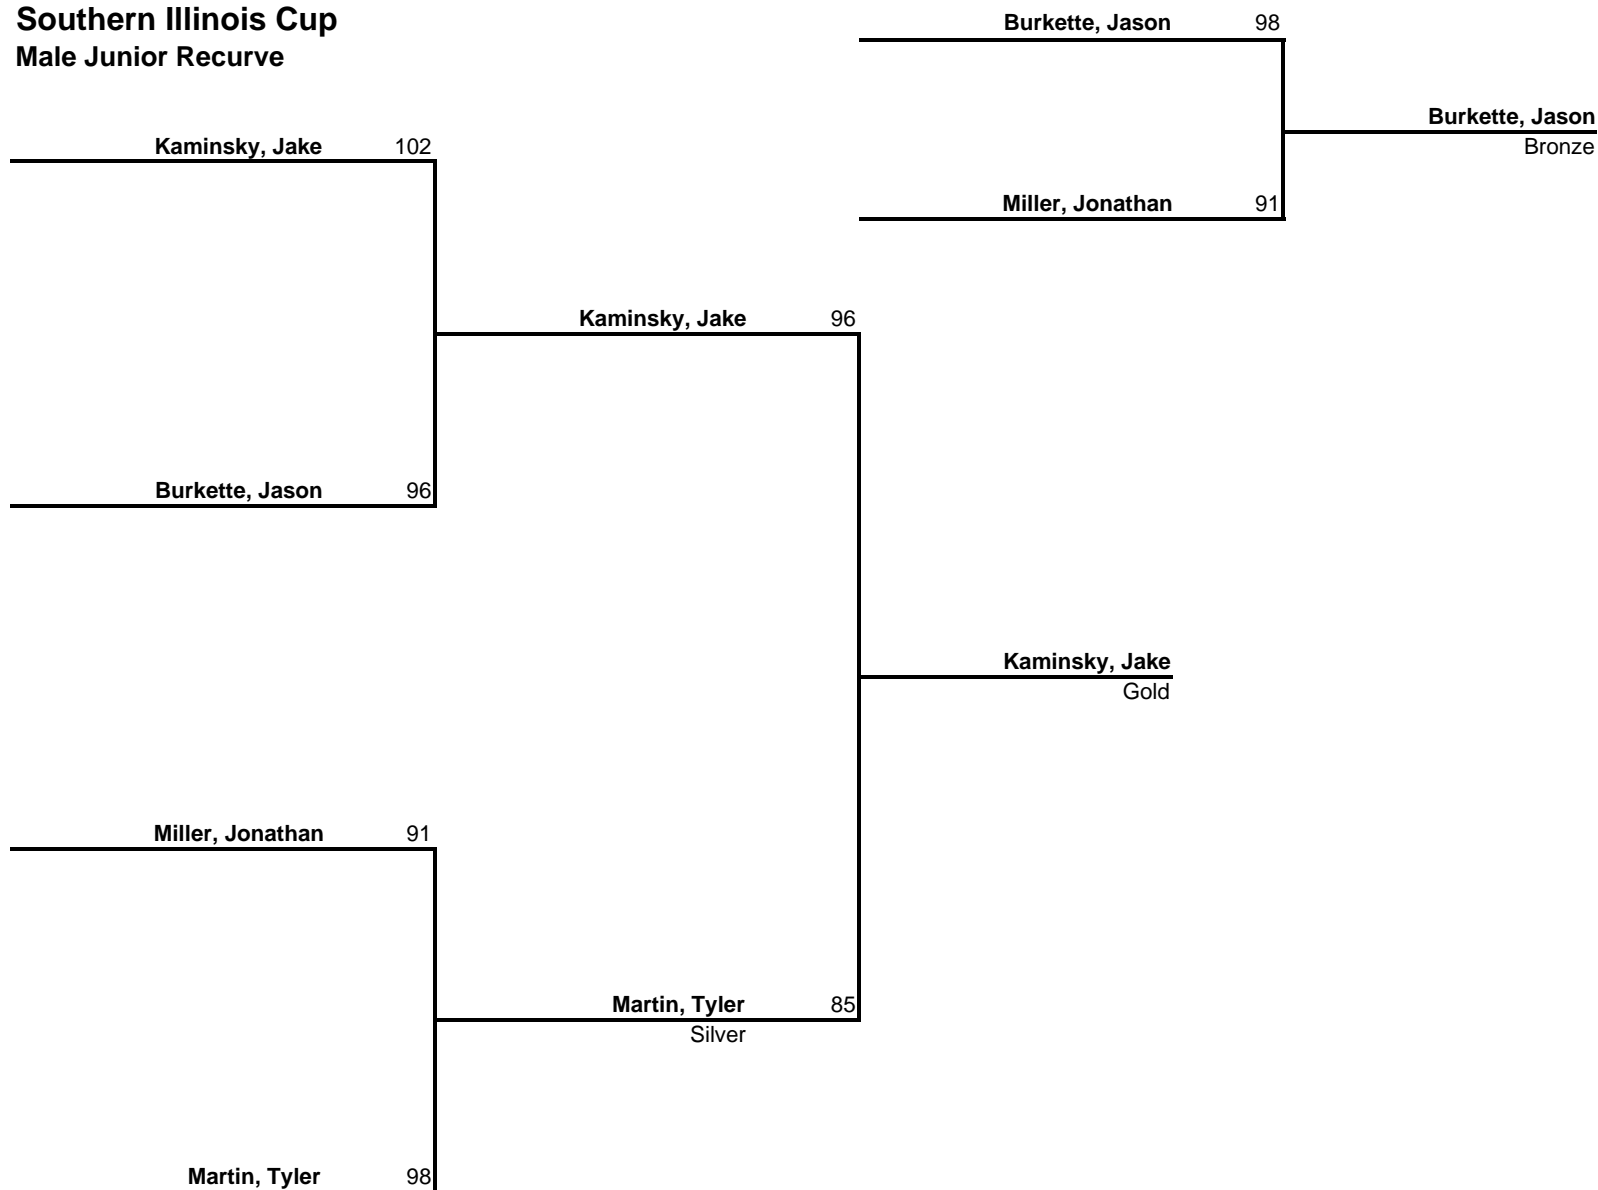

**Southern Illinois Cup
Female Cub Recurve**

**Southern Illinois Cup
Female Cadet Recurve**

**Southern Illinois Cup
Female Junior Recurve**

**Southern Illinois Cup
Female Bowmen Compound**

**Southern Illinois Cup
Female Cadet Compound**

**Southern Illinois Cup
Female Junior Compound**

**Southern Illinois Cup
Male Cub Recurve**

**Southern Illinois Cup
Male Cadet Recurve**

**Southern Illinois Cup
Male Junior Recurve**

**Southern Illinois Cup
Male Adult Recurve**

**Southern Illinois Cup
Male Bowmen Compound**

**Southern Illinois Cup
Male Cadet Compound**

**Southern Illinois Cup
Male Junior Compound**

**Southern Illinois Cup
Male Adult Compound**