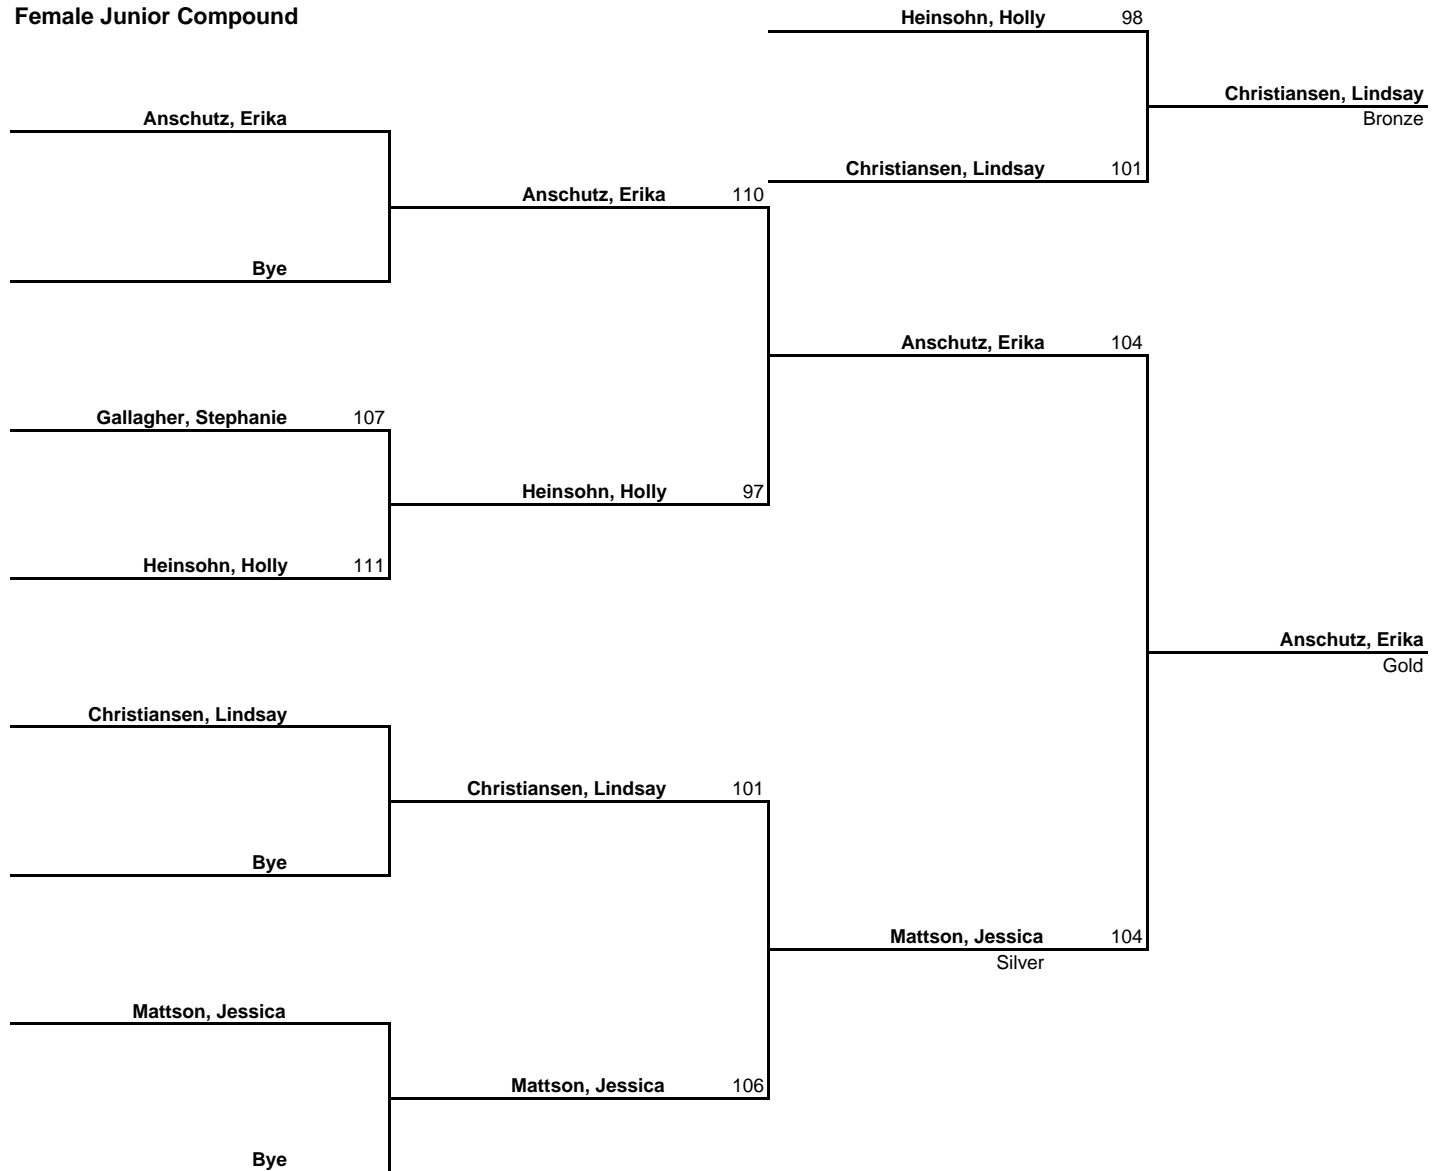

**Southern Illinois Cup
Female Cub Recurve**

**Southern Illinois Cup
Female Cadet Recurve**

**Southern Illinois Cup
Female Junior Recurve**

**Southern Illinois Cup
Female Bowmen Compound**

**Southern Illinois Cup
Female Cadet Compound**

**Southern Illinois Cup
Female Junior Compound**

**Southern Illinois Cup
Male Cub Recurve**

**Southern Illinois Cup
Male Cadet Recurve**

**Southern Illinois Cup
Male Junior Recurve**

**Southern Illinois Cup
Male Adult Recurve**