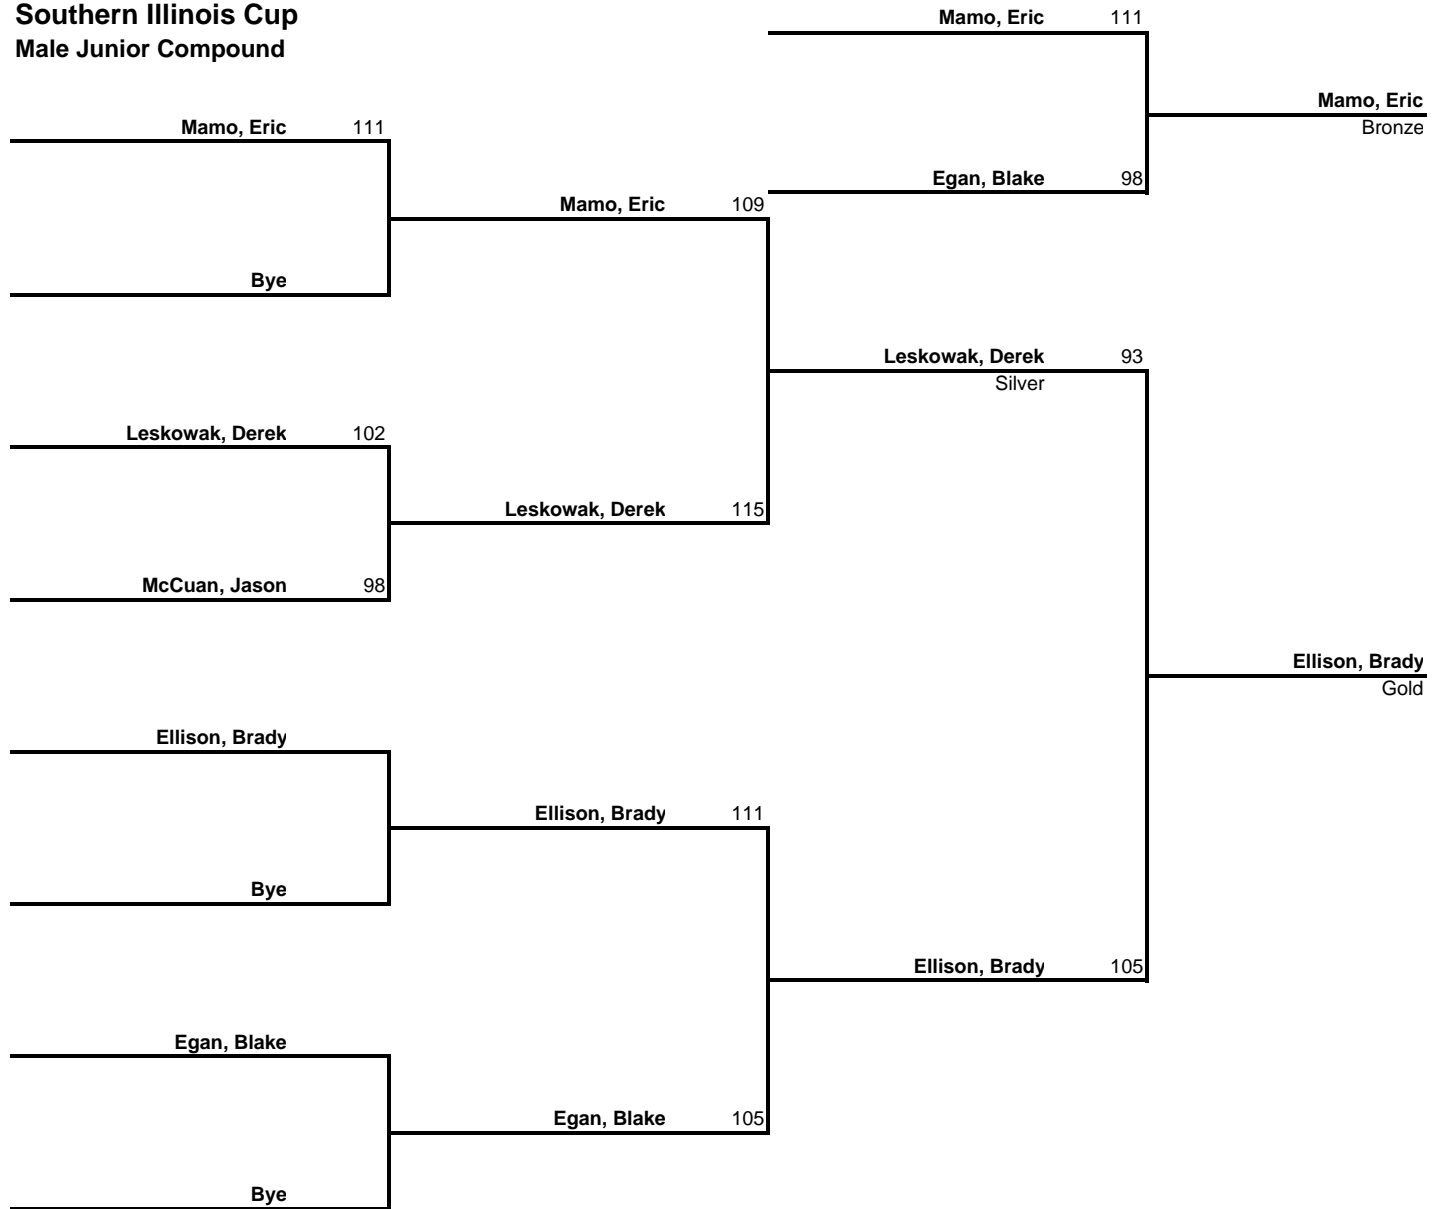

**Southern Illinois Cup
Male Junior Compound**