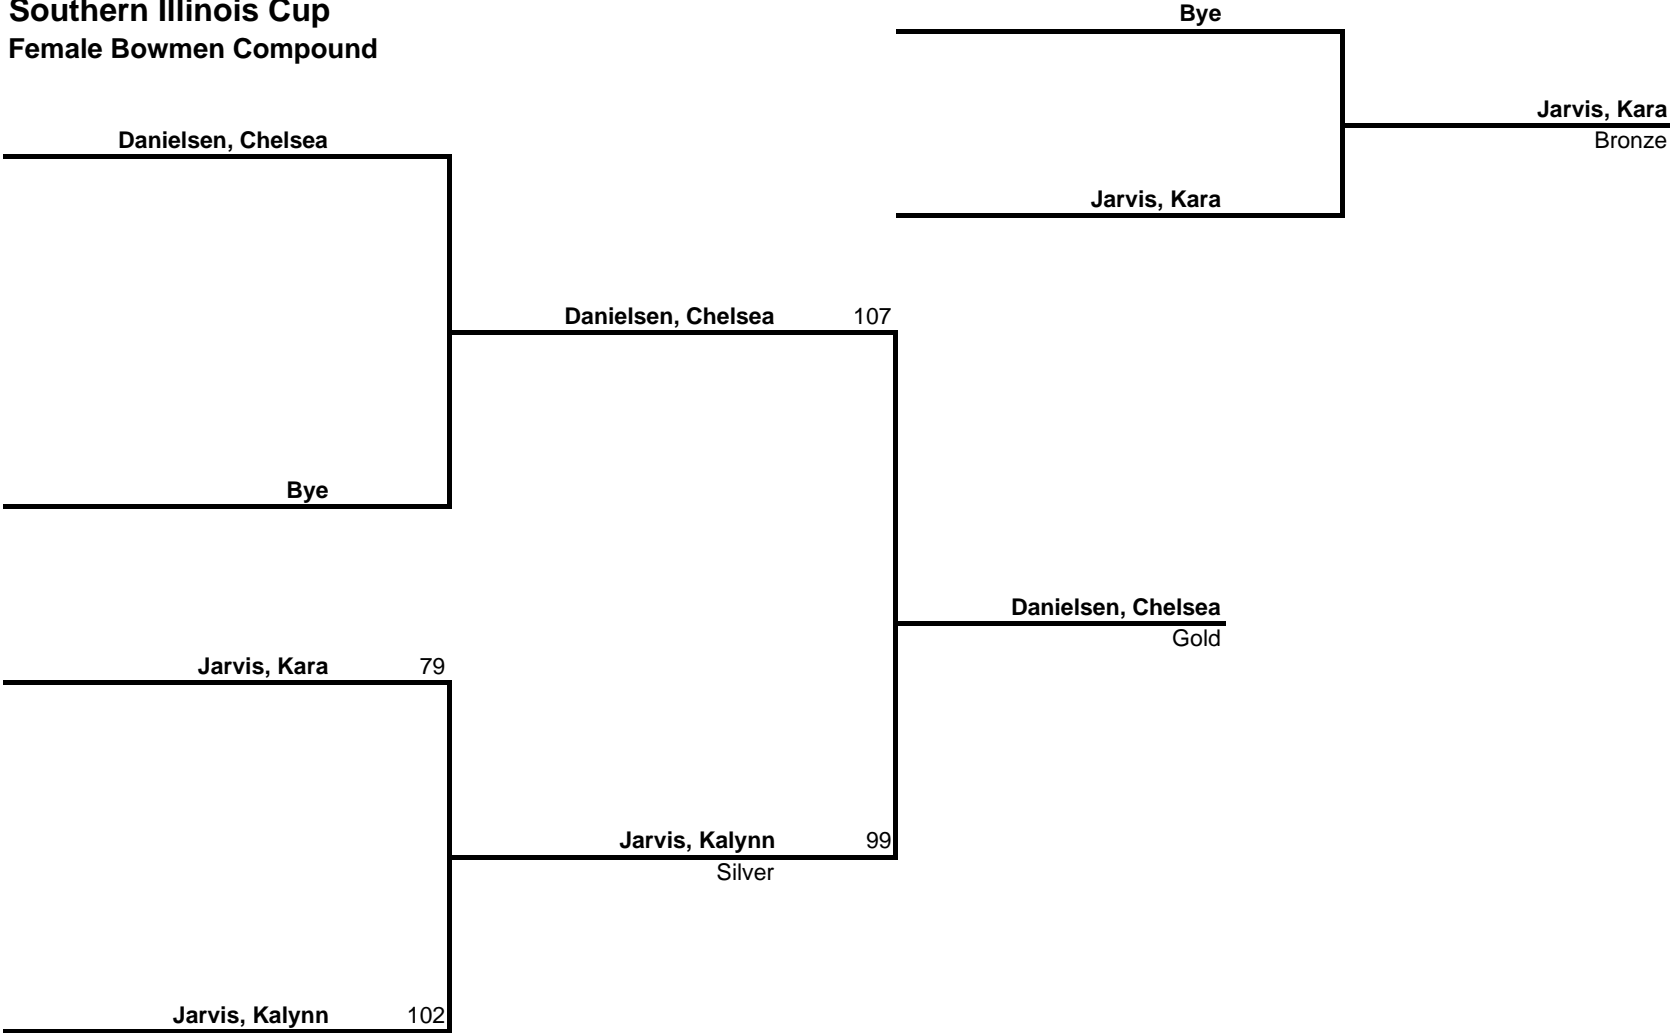

**Southern Illinois Cup
Female Cub Recurve**

**Southern Illinois Cup
Female Cadet Recurve**

**Southern Illinois Cup
Female Junior Recurve**

**Southern Illinois Cup
Female Bowmen Compound**

**Southern Illinois Cup
Female Cadet Compound**

**Southern Illinois Cup
Female Junior Compound**

**Southern Illinois Cup
Male Cub Recurve**

**Southern Illinois Cup
Male Cadet Recurve**

**Southern Illinois Cup
Male Junior Recurve**

**Southern Illinois Cup
Male Adult Recurve**