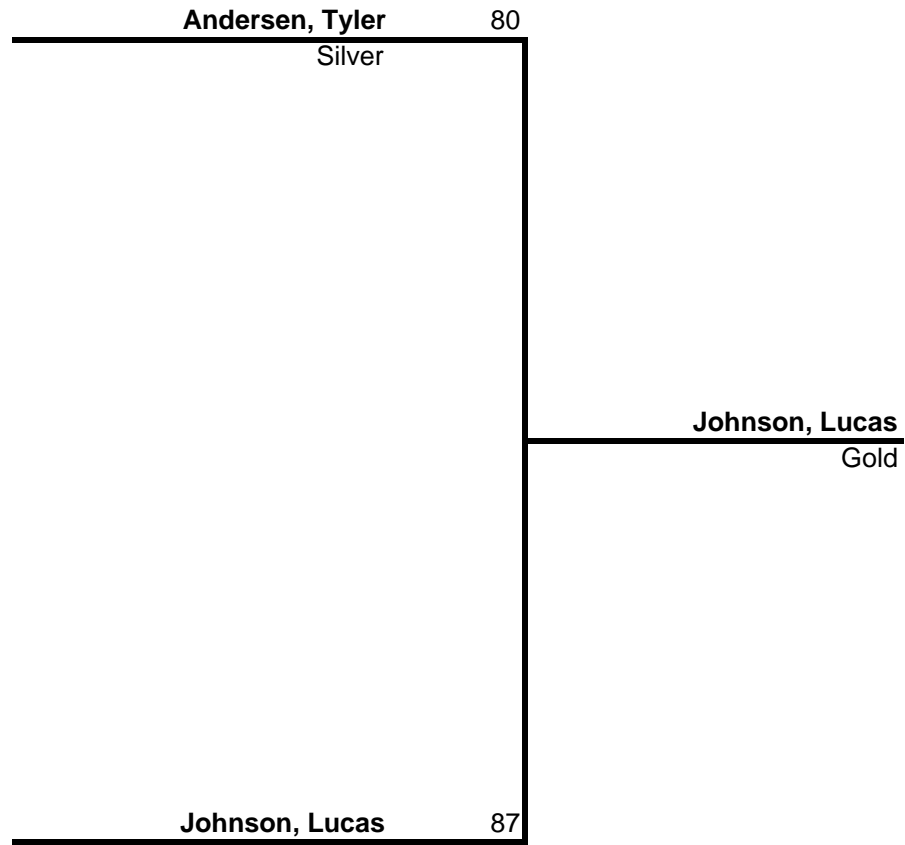

**Southern Illinois Cup
Male Bowmen Compound**