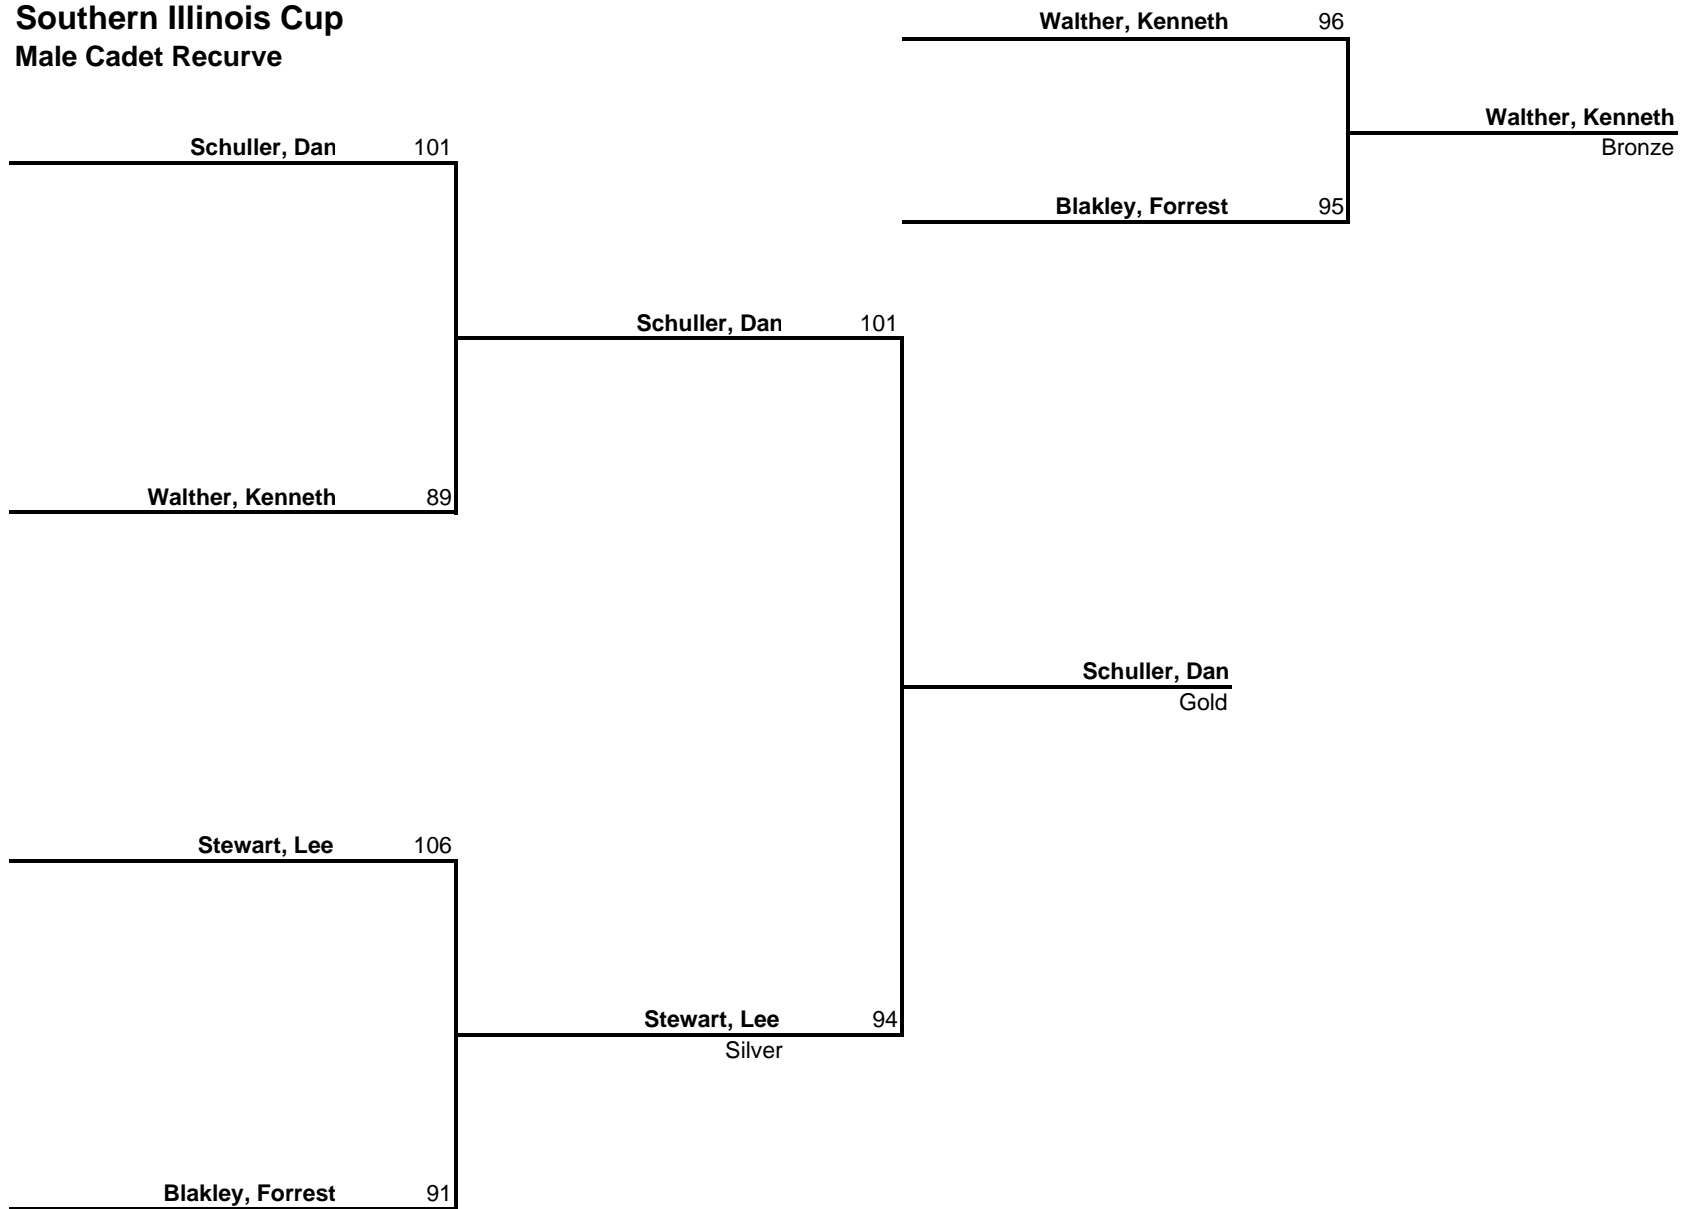

**Southern Illinois Cup
Female Cub Recurve**

**Southern Illinois Cup
Female Cadet Recurve**

**Southern Illinois Cup
Female Junior Recurve**

**Southern Illinois Cup
Female Bowmen Compound**

**Southern Illinois Cup
Female Cadet Compound**

**Southern Illinois Cup
Female Junior Compound**

**Southern Illinois Cup
Male Cub Recurve**

**Southern Illinois Cup
Male Cadet Recurve**

**Southern Illinois Cup
Male Junior Recurve**

**Southern Illinois Cup
Male Adult Recurve**