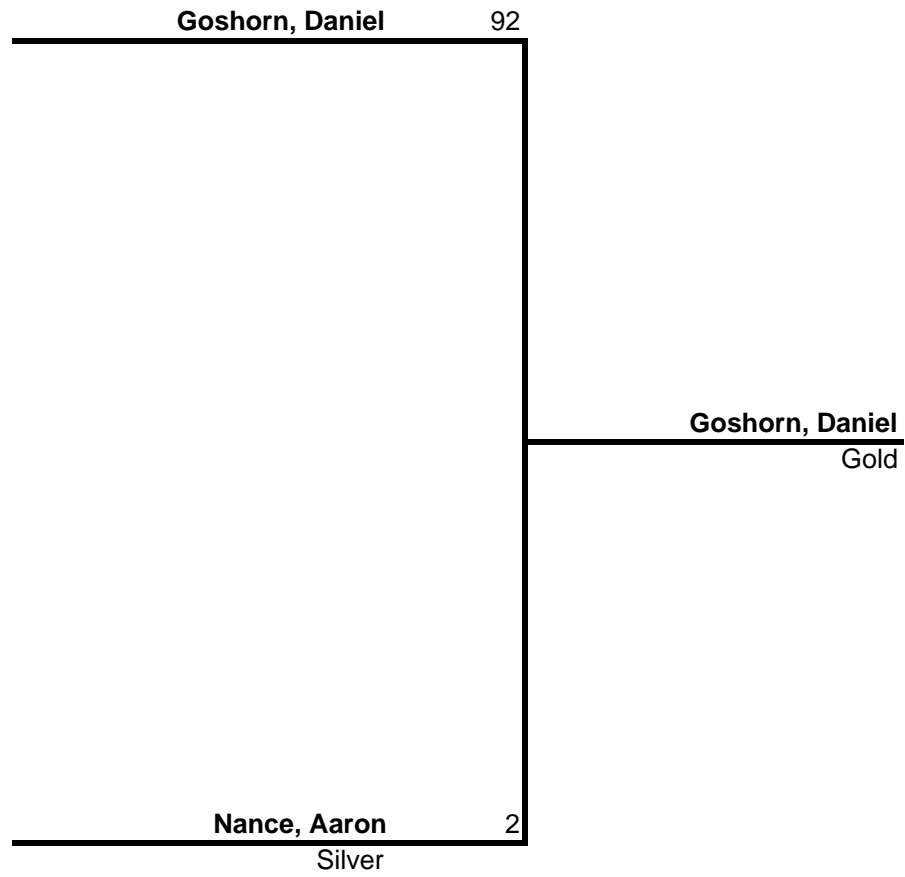

**Southern Illinois Cup
Female Cub Recurve**

**Southern Illinois Cup
Female Cadet Recurve**

**Southern Illinois Cup
Female Junior Recurve**

**Southern Illinois Cup
Female Bowmen Compound**

**Southern Illinois Cup
Female Cadet Compound**

**Southern Illinois Cup
Female Junior Compound**

**Southern Illinois Cup
Male Cub Recurve**

**Southern Illinois Cup
Male Cadet Recurve**

**Southern Illinois Cup
Male Junior Recurve**

**Southern Illinois Cup
Male Adult Recurve**