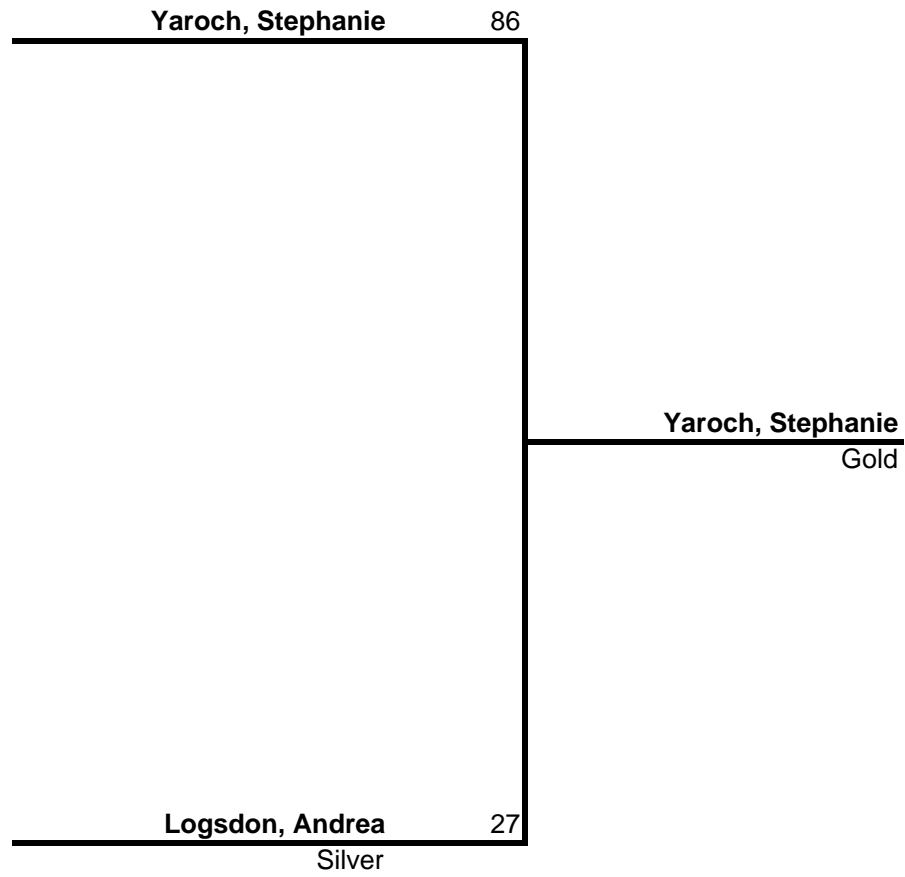

**Southern Illinois Cup
Female Cub Recurve**

**Southern Illinois Cup
Female Cadet Recurve**

**Southern Illinois Cup
Female Junior Recurve**

**Southern Illinois Cup
Female Bowmen Compound**

**Southern Illinois Cup
Female Cadet Compound**

**Southern Illinois Cup
Female Junior Compound**

**Southern Illinois Cup
Male Cub Recurve**

**Southern Illinois Cup
Male Cadet Recurve**

**Southern Illinois Cup
Male Junior Recurve**

**Southern Illinois Cup
Male Adult Recurve**