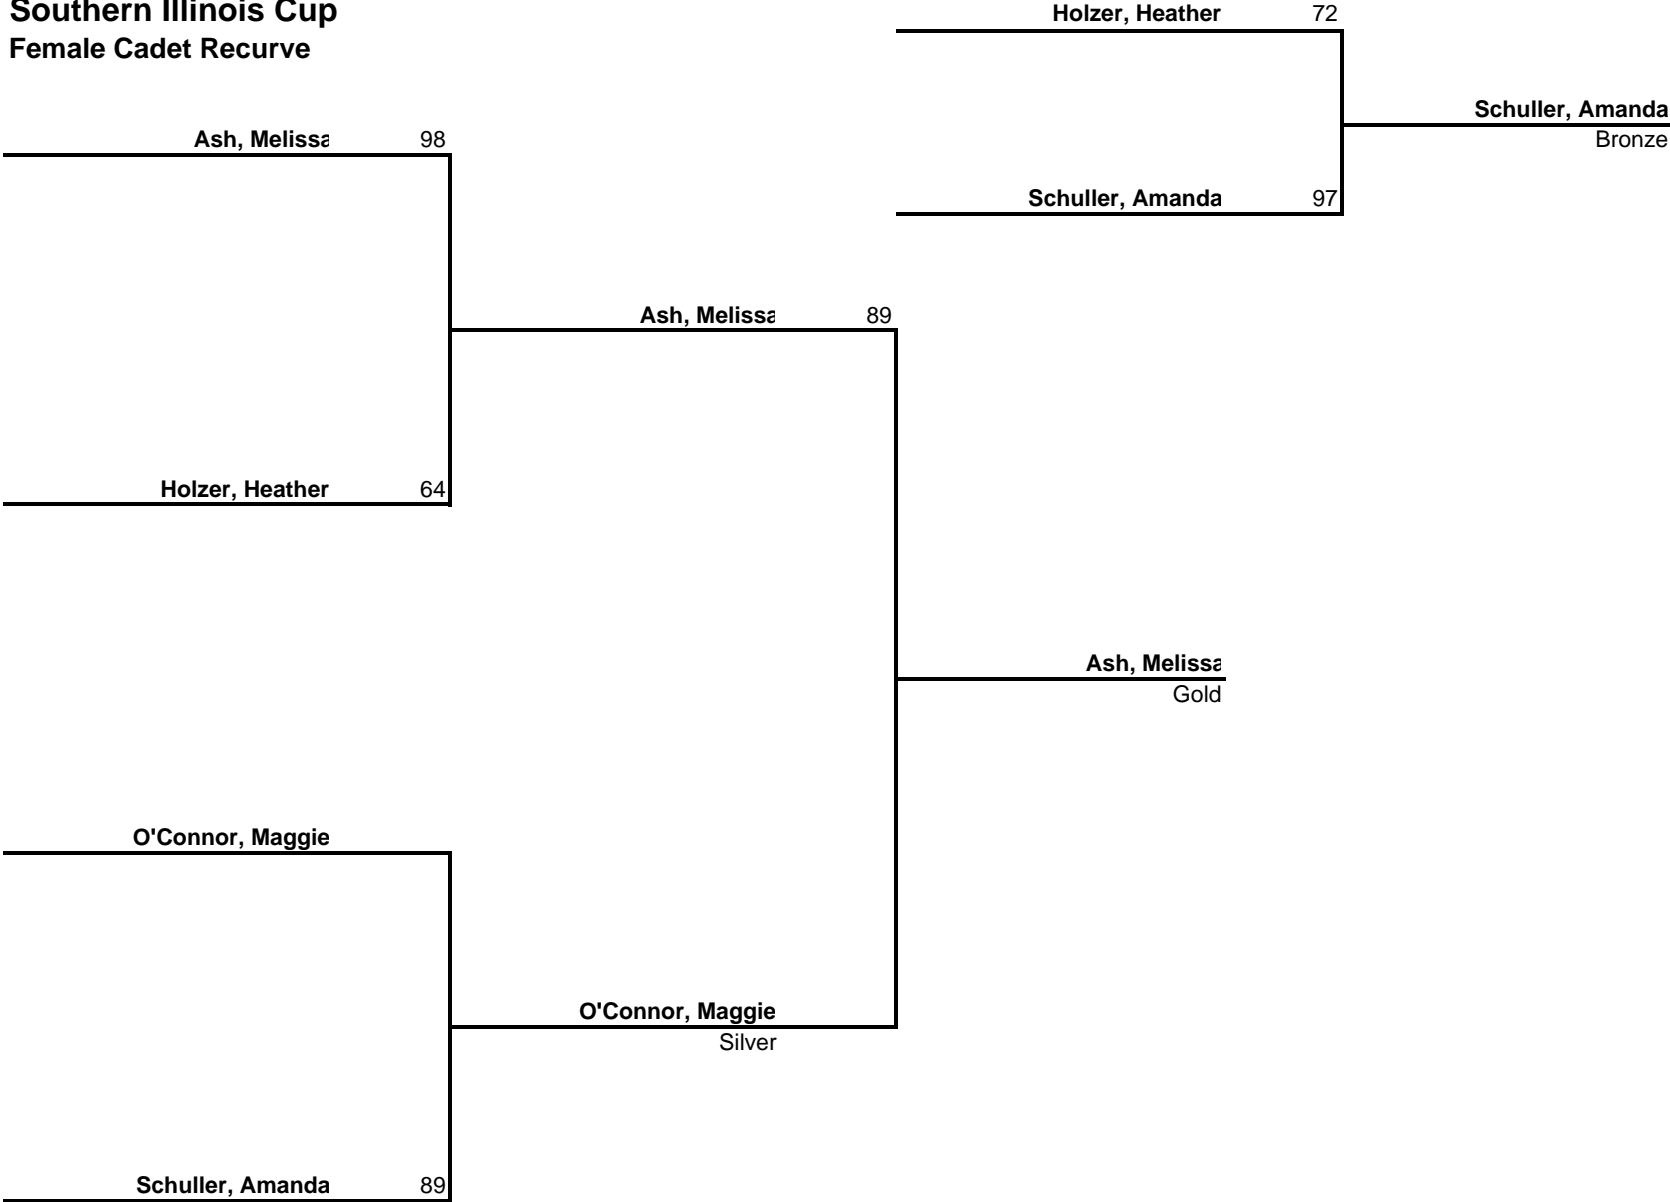

**Southern Illinois Cup
Female Cub Recurve**

**Southern Illinois Cup
Female Cadet Recurve**

**Southern Illinois Cup
Female Junior Recurve**

**Southern Illinois Cup
Female Bowmen Compound**

**Southern Illinois Cup
Female Cadet Compound**

**Southern Illinois Cup
Female Junior Compound**

**Southern Illinois Cup
Male Cub Recurve**

**Southern Illinois Cup
Male Cadet Recurve**

**Southern Illinois Cup
Male Junior Recurve**

**Southern Illinois Cup
Male Adult Recurve**